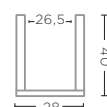

TOPAZ GLASS  
Ø21 X H30 CM

**VASE ALI LARGE**  
G2310813L-CL (P. 24)

CLEAR GLASS  
Ø28 X H40 CM

**VASE ALI LARGE**  
G2310813L-TO (P. 25)

TOPAZ GLASS  
Ø28 X H40 CM

**VASE MON EXTRA SMALL**  
G232322-CL (P. 34-35)