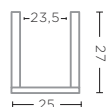

VASE TONY SMALL
G232017-CL (P. 26)

POWDERCOLOR
GREEN GLASS
Ø25 X H27 CM

VASE GABRIEL LARGE
G1711038L-PGR (P. 31)