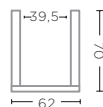

TERRACOTTA LIGHT BLUE GLAZE
Ø62 X H70 CM

Handmade in Portugal