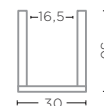

RATTAN SKIN MATT GREY  
Ø68 X H44 CM

**REED BASKET SMALL**  
G707S-SK (P. 168)

RATTAN SKIN MATT GREY  
L14 X W14 CM

**BASKET NEST SMALL**  
G676S (P. 173, 178)

SRIMIT NATURAL  
Ø30 X H30 CM

**REED BASKET LARGE**  
G707L-SK (P. 168)