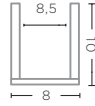

TERRACOTTA BROWN
OCCRE GLAZE
Ø8 X H10 CM

T-LIGHTHOLDER VICKY
G634 (P. 102)