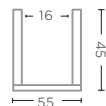

NATURAL BRASS
Ø55 X H45 CM

PLANTER TOGO LARGE
G725L (P. 118-119)