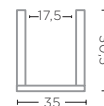

TERRACOTTA FUME PATINE
Ø35 X H30,5 CM