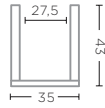

CLEAR GLASS
Ø35 X H43 CM

HURRICANE DANIEL LARGE
G232176L-GR