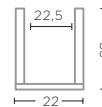

AMBER GLASS
Ø22 X H33 CM

VASE BENSON MEDIUM
G1711187A-CL (P. 39)