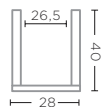

CLEAR GLASS
Ø28 X H40 CM

VASE ALI LARGE
G2310813L-TO (P. 25)