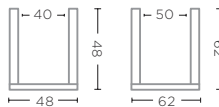

PUMPKIN BASKET SMALL
G706S-ABA (P. 172)

CL RATTAN
L48 X W48 X H48 CM
L62 X W62 X H62 CM

RECTANGULAR PLANTER BASKET NICOLAS
G417-CLR