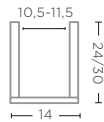

TERRACOTTA FUME PATINE  
Ø14 X H5 CM

**CANDLE HOLDER MUSTI LARGE**  
G128L (P. 262)

TERRACOTTA FUME PATINE  
Ø14 X H11 CM

**T-LIGHT HOLDER PAMELA  
(SET OF 2)**  
G593F (P. 179)

TERRACOTTA FUME PATINE  
Ø14 X H24 / H30 CM