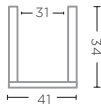

**VASE DISC SMALL**  
G686S (P. 95)

TERRACOTTA GREY PATINE  
Ø28 X H23 CM

**POT OPIUM LARGE**  
G473L (P. 149)

TERRACOTTA FUME PATINE  
Ø41 X H34 CM

**VASE DISC LARGE**  
G686L (P. 94, 178)

TERRACOTTA GREY PATINE  
Ø38 X H23 CM