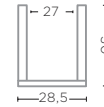

RATTAN SKIN MATT GREY
Ø28,5 X H30 CM

BASKET HENRY
G362-SK (P. 165)