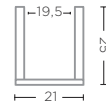

CLEAR GLASS
Ø21 X H25 CM

HURRICANE ELJIOT LARGE
G161710-CL (P. 138)