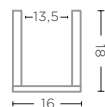

TERRACOTTA FUME PATINE  
Ø35 X H45 CM

**VASE NIKKI LARGE**  
G472L (P. 76)

TERRACOTTA FUME PATINE  
Ø22,5 X H45 CM

**VASE FIGARO SMALL**  
G471S (P. 159)

TERRACOTTA FUME PATINE  
Ø16 X H18 CM

**VASE MINNY SMALL**  
G339S (P. 77, 178)