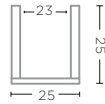

VASE SIMON MEDIUM
G336M (P. 74-75)

TERRACOTTA FUME PATINE
Ø25 X H25 CM

VASE NIKKI SMALL
G472S (P. 76)