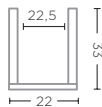

CLEAR GLASS
Ø22 X H33 CM

VASE BENSON SMALL
G1711187-AM (P. 38)