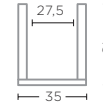

GREY GLASS
Ø35 X H43 CM

POT MATILDA SMALL
G231700S-CL (P. 56)