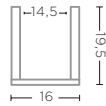

CLEAR GLASS  
Ø9 X H11 CM

**VASE MON SMALL**  
G232339-CL (P. 34-35)

CLEAR GLASS  
Ø14 X H16,5 CM

**VASE MON MEDIUM**  
G232338-CL (P. 34-35)

CLEAR GLASS  
Ø16 X H19,5 CM

**VASE MON LARGE**  
G232337-CL (P. 34-35)