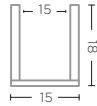

**VASE CRISTINA SMALL**  
G232487-CL (P. 30)

CLEAR GLASS  
Ø28 X H55 CM

**VASE FIGARO SMALL**  
G232483-CL (P. 20-21)

CLEAR GLASS  
Ø15 X H18 CM

**CUP PUNCH SMALL**  
G2310594S-CL (P. 44-45)

CLEAR GLASS  
Ø12 X H11 CM