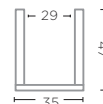

ROPE JUTE
Ø35 X H47 CM