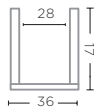

TERRACOTTA GOLD BROWN
Ø36 X H17 CM

POT RAY
G700 (P. 113)