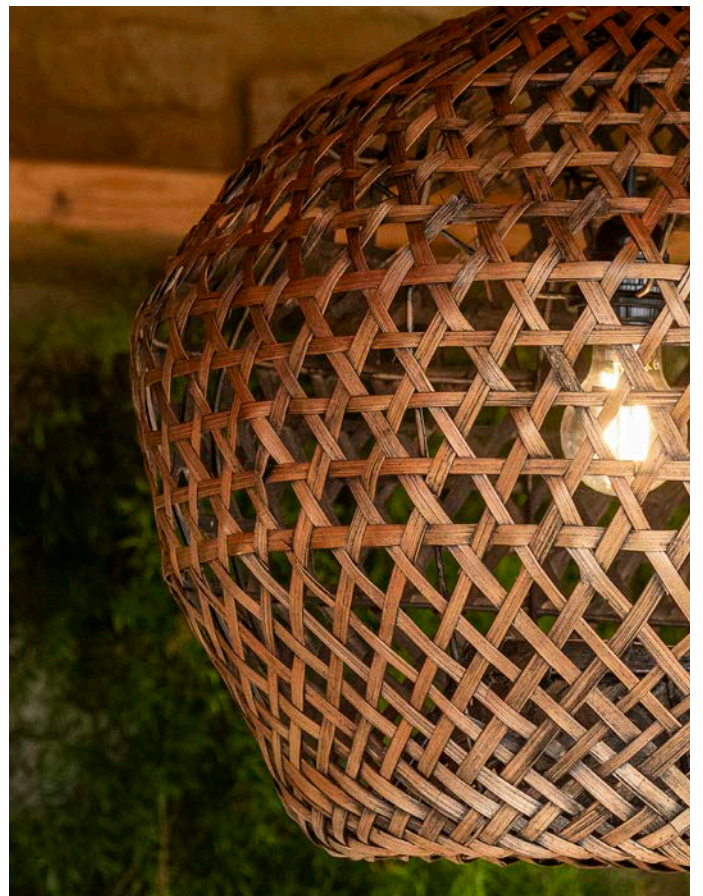

WALL LAMP TRIXIE | P. 249 | T-LIGHT HOLDER NELLY | P. 217

LAMP DANIEL SMALL - MEDIUM - LARGE | P. 247 | LOW ROUND BOWL SMALL - MEDIUM - LARGE | P. 239

HANGING LAMP BOMBAY RATTAN | P. 249

HANGING BASKET LUCA | P. 247 | HANGING LAMP DEREK OUTDOOR | P. 249