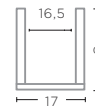

TERRACOTTA BROWN
OCCRE GLAZE
Ø17 X H8 CM

PLATE DESI LARGE
G514L

TERRACOTTA BROWN
OCCRE GLAZE
Ø28 X H2,5 CM