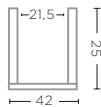

TERRACOTTA FUME PATINE
Ø42 X H25 CM

POT MARAH
G592A (P. 86)