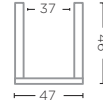

ABACA WEAVING
Ø47 X H46 CM

PLANTER BASKET NELSON SMALL
G677S-CL (P. 175)