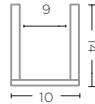

TERRACOTTA BROWN
OCCRE GLAZE
Ø10 X H14 CM

CUP PUNCH SMALL
G511S (P. 104-105, 261)