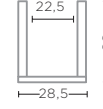

GREY GLASS
Ø28,5 X H35 CM

HURRICANE DANIEL LARGE
G232175L-CL (P. 43)