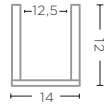

RATTAN SKIN MATT GREY
Ø14 X H12 CM

BASKET JANNE SMALL
G364S-SK (P. 171)