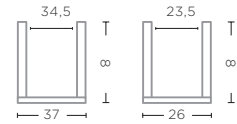

BOWL EMERY
G682-FUM (P. 134-135)
TEAK FUME
L37 X W26 X H8 CM

CANDLE HOLDER ARIA SMALL
G678S (P. 141)
TEAK OLD GREY
Ø13 X H12 CM