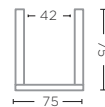

BLACK RATTAN SQUARE
Ø75 X H75 CM

LAUNDRY BASKET BILLY
G411-CRO (P. 167)