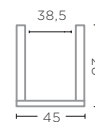

TERRACOTTA BROWN
OCCRE GLAZE
Ø45 X H28 CM