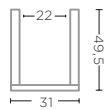

CANDLE HOLDER GABRIEL
G537 (P. 88-89)