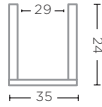

CLEAR GLASS
Ø35 X H24 CM

BOWL LODE
G144697-AM (P. 54)