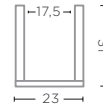

ROPE JUTE
Ø23 X H31 CM

HANGING BASKET LUCA
G527-CLR (P. 196-197)