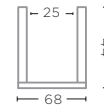

RATTAN SKIN MATT GREY
Ø68 X H44 CM

REED BASKET SMALL
G707S-SK (P. 168)