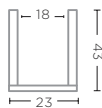

**VASE NELSON SMALL**  
G1711186-CL

CLEAR GLASS  
Ø22 X H33 CM

**VASE NELSON SMALL**  
G1711186-AM

AMBER GLASS  
Ø22 X H33 CM

**VASE NELSON MEDIUM**  
G1711186A-CL (P. 40)

CLEAR GLASS  
Ø23 X H43 CM

**VASE NELSON MEDIUM**  
G1711186A-AM