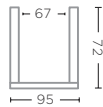

CL RATTAN
Ø95 X H72 CM

PLANTER BASKET JULIA EXTRA LARGE
G309XL-CLR