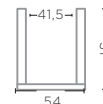

TERRACOTTA LIGHT BLUE GLAZE
Ø54 X H31 CM

Handmade in Portugal

POT COLETTE LARGE
G699L (P. 92)