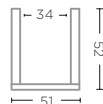

TERRACOTTA LIGHT BLUE GLAZE
Ø51 X H52 CM

Handmade in Portugal

BOWL COLETTE
G699 (P. 92)