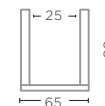

NATURAL BRASS
Ø65 X H55 CM