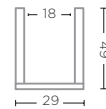

CLEAR GLASS  
Ø21 X H25 CM

**HURRICANE ELJIOT LARGE**  
G161710-CL (P. 138)

CLEAR GLASS  
Ø29 X H49 CM

**HURRICANE ELJIOT LARGE**  
G161710-TO (P. 49)

TOPAZ GLASS  
Ø29 X H49 CM

**HURRICANE ELJIOT SMALL**  
G161710A-CL (P. 122)