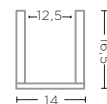

CLEAR GLASS
Ø14 X H16,5 CM