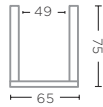

**PLANTER BASKET NELL SMALL**  
G525S-CLR (P. 182)

CL RATTAN  
Ø65 X H48 CM

**PLANTER BASKET JULIA SMALL**  
G309S-CLR (P. 184)

CL RATTAN  
Ø50-55 X H50 CM

**PLANTER BASKET NELL LARGE**  
G525L-CLR

CL RATTAN  
Ø65 X H75 CM