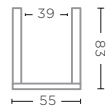

CROCO UNFINISHED  
Ø50 X H42 CM

**PALM PLANTER BASKET LARGE**  
G415L-BLA (P. 170)

BLACK RATTAN SQUARE  
Ø75 X H75 CM

**LAUNDRY BASKET BILLY**  
G411-CRO (P. 167)

CROCO UNFINISHED  
Ø55 X H83 CM

**LAUNDRY BASKET BILLY**  
G411-BLA