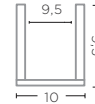

TERRACOTTA BROWN
OCCRE GLAZE
Ø10 X H9,5 CM

CUP ALI LARGE
G512L (P. 102)