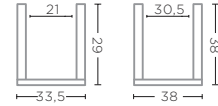

TERRACOTTA GREY PATINE
Ø33,5 X H29 CM
Ø38 X H38 CM

POT JAMAL
G538 (P. 73)