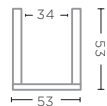

CL RATTAN
Ø53 X H53 CM

PLANTER BASKET ERIC
G418-CLR (P. 180)