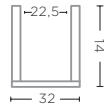

RATTAN SKIN MATT GREY
Ø32 X H14 CM

BASKET JANNE LARGE
G364L-SK (P. 171)