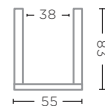

BLACK RATTAN SQUARE
Ø55 X H83 CM

PLANTER BASKET CHARLY
G753-CLR (P. 186)