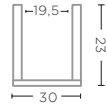

CROCO UNFINISHED
Ø30 X H23 CM

ROUND BASKET ERIKA
G412-BLA