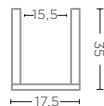

ROUND BASKET JELLE
G408-CRO (P. 176-177)

RATTAN SKIN MATT GREY
Ø17,5 X H35 CM

BASKET NEST LARGE
G676L (P. 173)