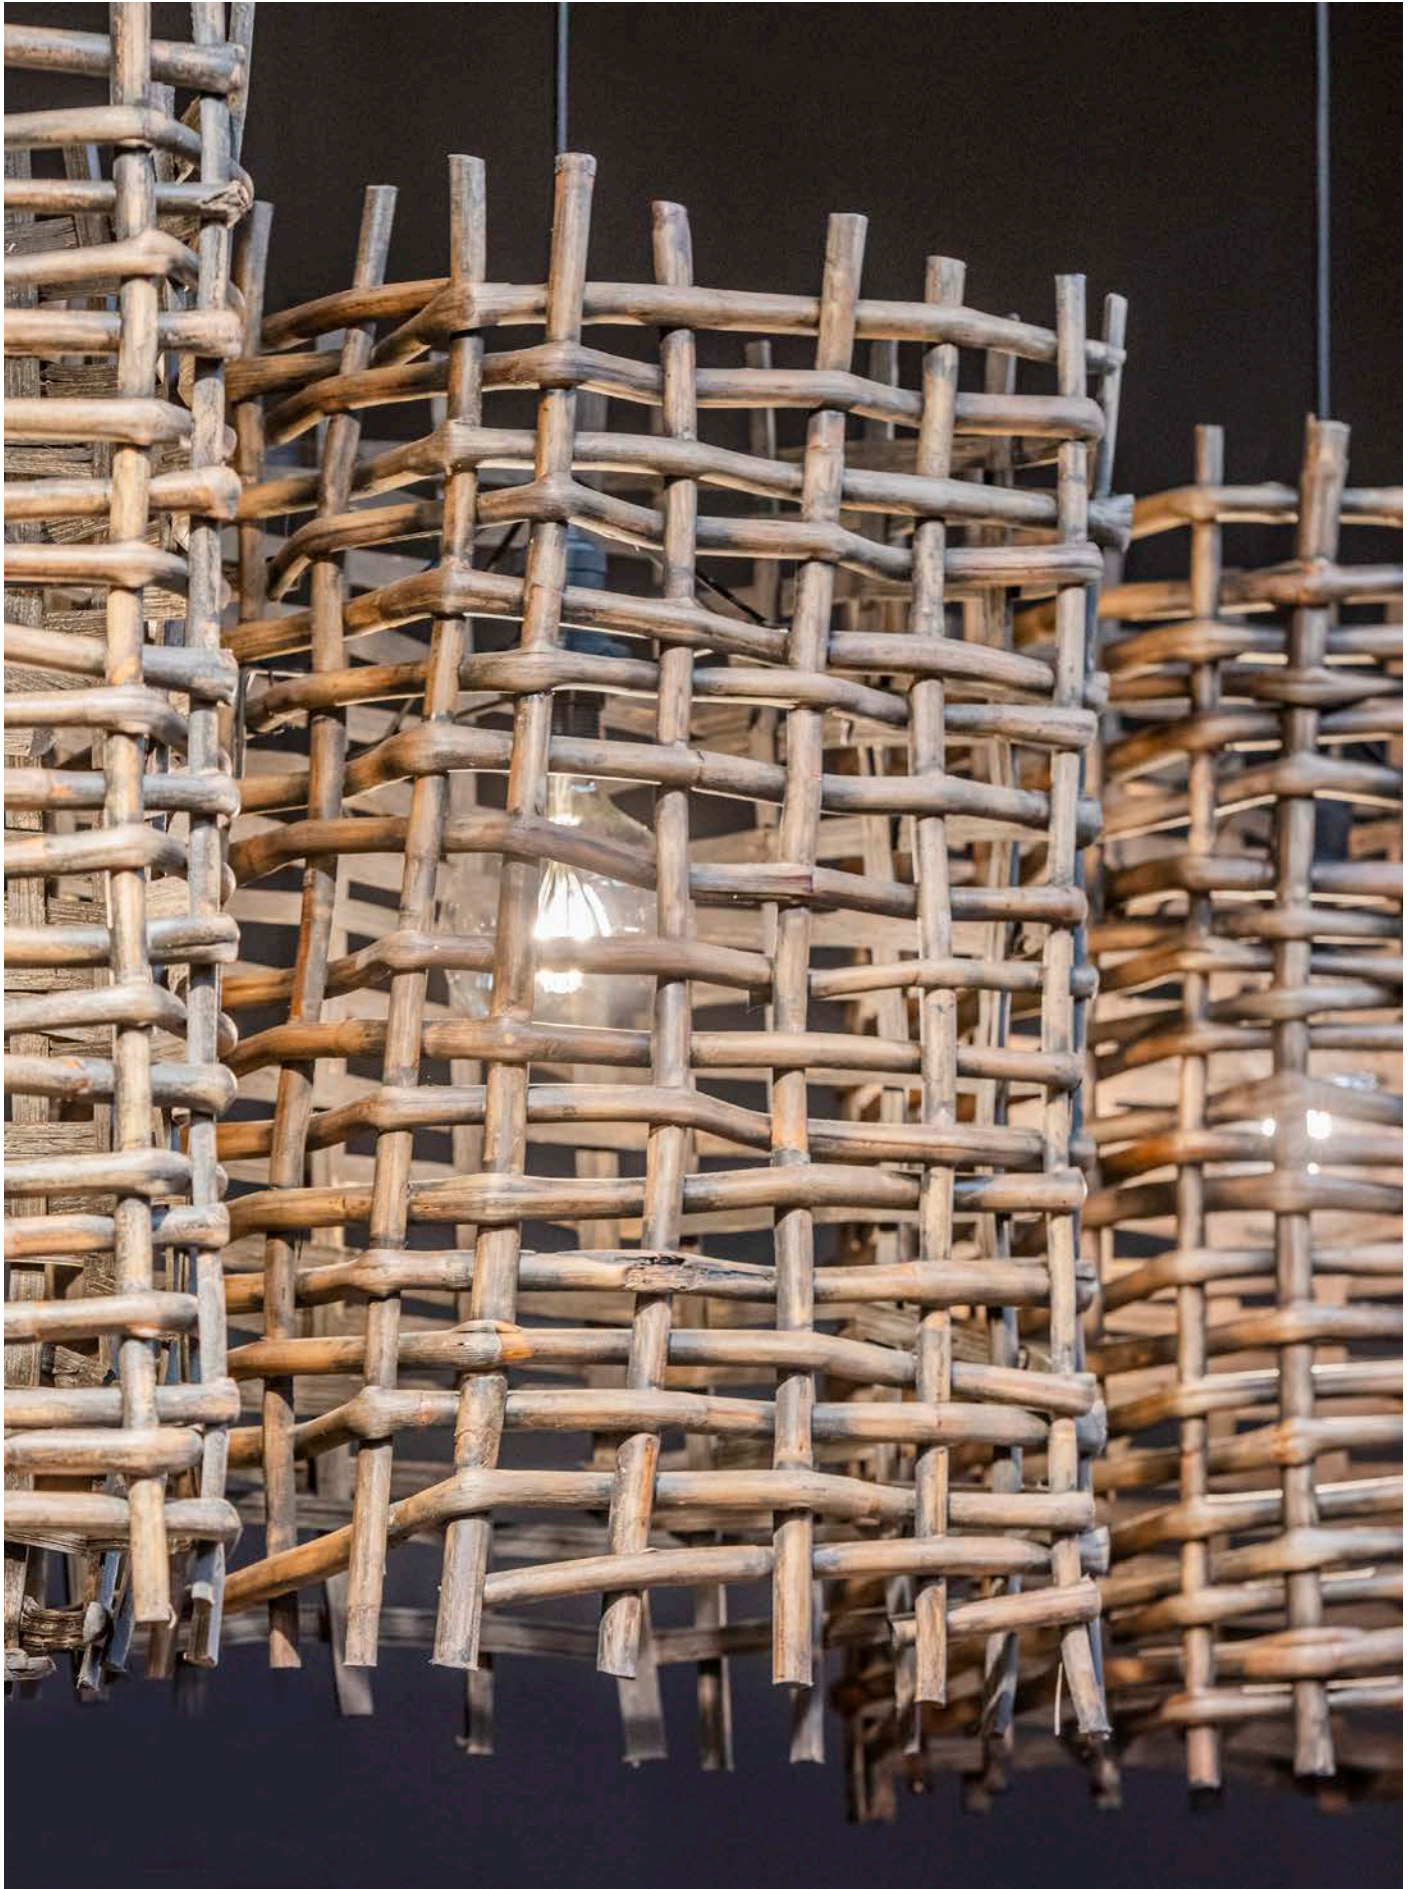

**HANGING BASKET DISC**  
G716-CL (P. 180-181)

CL RATTAN DARK  
Ø55 X H32 CM

**LAMP DANIEL LARGE**  
G436L-RO (P. 192-193)

ROPE JUTE  
Ø35 X H47 CM

**HANGING LAMP NEST  
RATTAN**  
G742 (P. 178)

CL RATTAN  
Ø29 X H49 CM