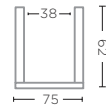

**VASE MUMBAI LARGE**  
G728L

NATURAL BRASS  
Ø93 X H80 CM

**VASE BOMBAY SMALL**  
G729S (P. 116)

NATURAL BRASS  
Ø75 X H62 CM

**VASE BOMBAY LARGE**  
G729L (P. 116)

NATURAL BRASS  
Ø100 X H80 CM

**PLANTER TOGO SMALL**  
G725S (P. 118-119)