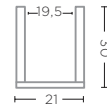

TOPAZ GLASS
Ø21 X H30 CM

VASE ALI LARGE
G2310813L-CL (P. 24)