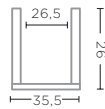

CLEAR GLASS  
Ø25 X H21 CM

**POT MATILDA SMALL**  
G231700S-GR (P. 123, 180-181, 256)

GREY GLASS  
Ø25 X H21 CM

**POT MATILDA LARGE**  
G231700L-CL

CLEAR GLASS  
Ø35,5 X H26 CM

**POT MATILDA LARGE**  
G231700L-GR (P. 57, 180-181, 256)