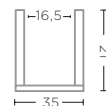

CLEAR GLASS  
Ø29 X H30 CM

**HURRICANE ELJIOT SMALL**  
G161710A-TO (P. 48)

TOPAZ GLASS  
Ø29 X H30 CM

**VASE MARAH**  
G1711039-CL (P. 36)

CLEAR GLASS  
Ø35 X H21 CM

**VASE MARAH**  
G1711039-TO (P. 37)

TOPAZ GLASS  
Ø35 X H21 CM