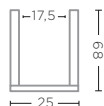

TERRACOTTA FUME PATINE  
Ø25 X H5 CM

**PLATE MINNY LARGE**  
G204L

TERRACOTTA FUME PATINE  
Ø34 X H5 CM

**VASE JAMAL LARGE**  
G475L (P. 80)

TERRACOTTA FUME PATINE  
Ø25 X H68 CM

**VASE PAT**  
G476 (P. 158)