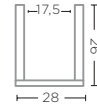

**VASE PUNCH**  
G2310594-CL (P. 46)

CLEAR GLASS  
Ø28 X H26 CM

**VASE DIANA SMALL**  
G232039-CL (P. 47, 178)

CLEAR GLASS  
Ø14 X H18 CM

**VASE LIES LARGE**  
G1711035-CL (P. 32-33, 166, 199)

CLEAR GLASS  
Ø25 X H31,5 CM