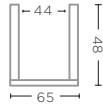

CL RATTAN
Ø65 X H48 CM

PLANTER BASKET JULIA SMALL
G309S-CLR (P. 184)