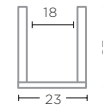

GREY GLASS
Ø23 X H28 CM

HURRICANE DANIEL MEDIUM
G232175M-CL (P. 43)