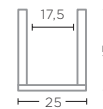

CLEAR GLASS  
Ø25 X H21 CM

**POT MATILDA SMALL**  
G231700S-GR (P. 123, 180-181, 256)

GREY GLASS  
Ø25 X H21 CM

**POT MATILDA LARGE**  
G231700L-CL

CLEAR GLASS  
Ø35,5 X H26 CM

**POT MATILDA LARGE**  
G231700L-GR (P. 57, 180-181, 256)