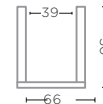

TERRACOTTA FUME PATINE
Ø66 X H50 CM

POT COLETTE SMALL
G699S (P. 93)