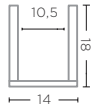

TERRACOTTA GREEN GLAZE
Ø14 X H18 CM

PLATE DEWI EXTRA LARGE
G443XL (P. 98)

TERRACOTTA GREEN GLAZE
Ø28 X H2,5 CM