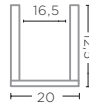

TERRACOTTA GOLD BROWN
Ø20 X H12,5 CM
Ovenproof

BONBONNIERE TILDA SMALL