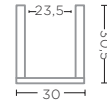

AMBER GLASS  
Ø23 X H43 CM

GLASSWARE - TECHNICAL SPECIFICATIONS

**VASE NELSON LARGE**  
G1711188-CL (P. 41)

CLEAR GLASS  
Ø30 X H30,5 CM

**VASE NELSON LARGE**  
G1711188-AM (P. 42)

AMBER GLASS  
Ø30 X H30,5 CM