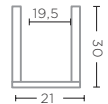

**BOWL ALI**  
G144698-CL (P. 50-51, 52)

CLEAR GLASS  
Ø30 X H16 CM

**BOWL ALI**  
G144698-TO (P. 53)

TOPAZ GLASS  
Ø30 X H16 CM

**VASE ALI SMALL**  
G2310813S-CL (P. 24)

CLEAR GLASS  
Ø21 X H30 CM

**VASE ALI SMALL**  
G2310813S-TO (P. 25)