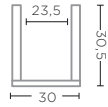

AMBER GLASS  
Ø23 X H43 CM

GLASSWARE - TECHNICAL SPECIFICATIONS

**VASE NELSON LARGE**  
G1711188-CL (P. 41)

CLEAR GLASS  
Ø30 X H30,5 CM

**VASE NELSON LARGE**  
G1711188-AM (P. 42)

AMBER GLASS  
Ø30 X H30,5 CM