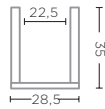

CLEAR GLASS  
Ø23 X H28 CM

**HURRICANE DANIEL SMALL**  
G232176S-GR

GREY GLASS  
Ø23 X H28 CM

**HURRICANE DANIEL MEDIUM**  
G232175M-CL (P. 43)

CLEAR GLASS  
Ø28,5 X H35 CM

**HURRICANE DANIEL MEDIUM**  
G232176M-GR (P. 127)