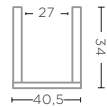

BLACK RATTAN SQUARE  
Ø55 X H55 CM

**BASKET NINA SMALL**  
G365S-CRO (P. 166, 265)

CROCO UNFINISHED  
Ø40,5 X H34 CM

**PALM PLANTER BASKET SMALL**  
G415S-BLA

BLACK RATTAN SQUARE  
Ø55 X H56 CM

**BASKET NINA LARGE**  
G365L-CRO (P. 166, 265)