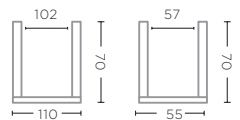

CL RATTAN
L110 X W55 X H70 CM