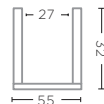

CL RATTAN DARK
Ø55 X H32 CM

LAMP DANIEL LARGE
G436L-RO (P. 192-193)