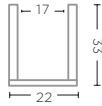

CLEAR GLASS
Ø22 X H33 CM

VASE NELSON SMALL
G1711186-AM