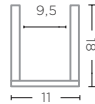

TERRACOTTA BROWN
OCCRE GLAZE
Ø11 X H18 CM

CUP PUNCH LARGE
G511L (P. 104-105, 261)