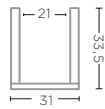

VASE GABRIEL LARGE
G536L (P. 88-89)

TERRACOTTA AUTHENTIC
GREY PATINE
Ø31 X H49,5 CM