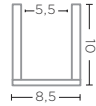

TOPAZ GLASS
Ø8,5 X H10 CM

**T-LIGHT HOLDER JACK
TOPAZ GLASS**
G154272-TO (P. 3, 19)