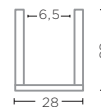

**VASE CRISTINA SMALL**  
G232487-CL (P. 30)

CLEAR GLASS  
Ø28 X H55 CM

**VASE FIGARO SMALL**  
G232483-CL (P. 20-21)

CLEAR GLASS  
Ø15 X H18 CM

**CUP PUNCH SMALL**  
G2310594S-CL (P. 44-45)

CLEAR GLASS  
Ø12 X H11 CM