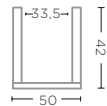

CROCO UNFINISHED
Ø50 X H42 CM

PALM PLANTER BASKET LARGE
G415L-BLA (P. 170)