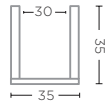

VASE SIMON LARGE
G336L (P. 74-75)

TERRACOTTA FUME PATINE
Ø35 X H35 CM