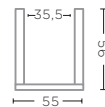

BLACK RATTAN SQUARE  
Ø55 X H55 CM

**BASKET NINA SMALL**  
G365S-CRO (P. 166, 265)

CROCO UNFINISHED  
Ø40,5 X H34 CM

**PALM PLANTER BASKET SMALL**  
G415S-BLA

BLACK RATTAN SQUARE  
Ø55 X H56 CM

**BASKET NINA LARGE**  
G365L-CRO (P. 166, 265)