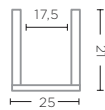

CLEAR GLASS  
Ø25 X H21 CM

**POT MATILDA SMALL**  
G231700S-GR (P. 123, 180-181, 256)

GREY GLASS  
Ø25 X H21 CM

**POT MATILDA LARGE**  
G231700L-CL

CLEAR GLASS  
Ø35,5 X H26 CM

**POT MATILDA LARGE**  
G231700L-GR (P. 57, 180-181, 256)