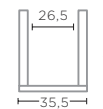

GREY GLASS
Ø35,5 X H26 CM