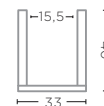

SRIMIT NATURAL
Ø33 X H40 CM