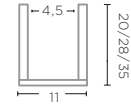

TERRACOTTA FUME PATINE
Ø11 X H20 / H28 / H35 CM
CANDLE DIA: 4,5 CM

CANDLE HOLDER BENNY
G129 (P. 49, 138)