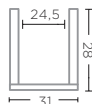

CUP ALI SMALL
G512S (P. 102)

TERRACOTTA GREEN GLAZE
Ø31 X H28 CM