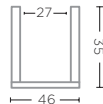

TERRACOTTA FUME PATINE
Ø46 X H35 CM

POT KIOTO LARGE
G721L (P. 114-115)