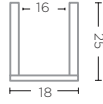

VASE TONY LARGE
G232018-CL (P. 26)

CLEAR GLASS
Ø25 X H30 CM