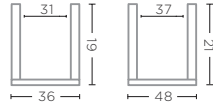

**VASE OPIUM SLIM**  
G474

TERRACOTTA FUME PATINE  
Ø30 X H35 CM

**VASE DISC HIGH**  
G686H (P. 95)

TERRACOTTA GREY PATINE  
Ø28 X H33 CM

**BOWL DICKSON SET OF 2**  
G687-S2 (P. 97)

TERRACOTTA GREY PATINE  
Ø36 X H19 CM  
Ø48 X H21 CM