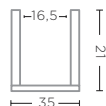

CLEAR GLASS  
Ø29 X H30 CM

**HURRICANE ELJIOT SMALL**  
G161710A-TO (P. 48)

TOPAZ GLASS  
Ø29 X H30 CM

**VASE MARAH**  
G1711039-CL (P. 36)

CLEAR GLASS  
Ø35 X H21 CM

**VASE MARAH**  
G1711039-TO (P. 37)

TOPAZ GLASS  
Ø35 X H21 CM