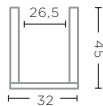

CLEAR GLASS  
Ø18 X H25 CM

**VASE TONY LARGE**  
G232018-CL (P. 26)

CLEAR GLASS  
Ø25 X H30 CM

**VASE TONY EXTRA LARGE**  
G232073XL-CL (P. 26)

CLEAR GLASS  
Ø32 X H45 CM

**DRINKING GLASS SMALL**  
G18105-CL (P. 66, 152)