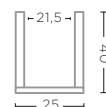

POWDERCOLOR
GREEN GLASS
Ø25 X H40 CM