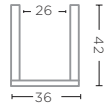

**PLANTER BASKET NELSON LARGE**  
G677L-CL (P. 174-175)

CL RATTAN DARK  
Ø80 X H70 CM

Unpeeled rattan makes the basket darker and stronger.

**HANGING BASKET NEST**  
G752-CLR (P. 178-179)

CL RATTAN DARK  
Ø36 X H43 CM