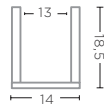

RATTAN SKIN MATT GREY
L14 X W14 CM

BASKET NEST SMALL
G676S (P. 173, 178)