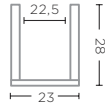

CLEAR GLASS
Ø23 X H28 CM

HURRICANE DANIEL SMALL
G232176S-GR