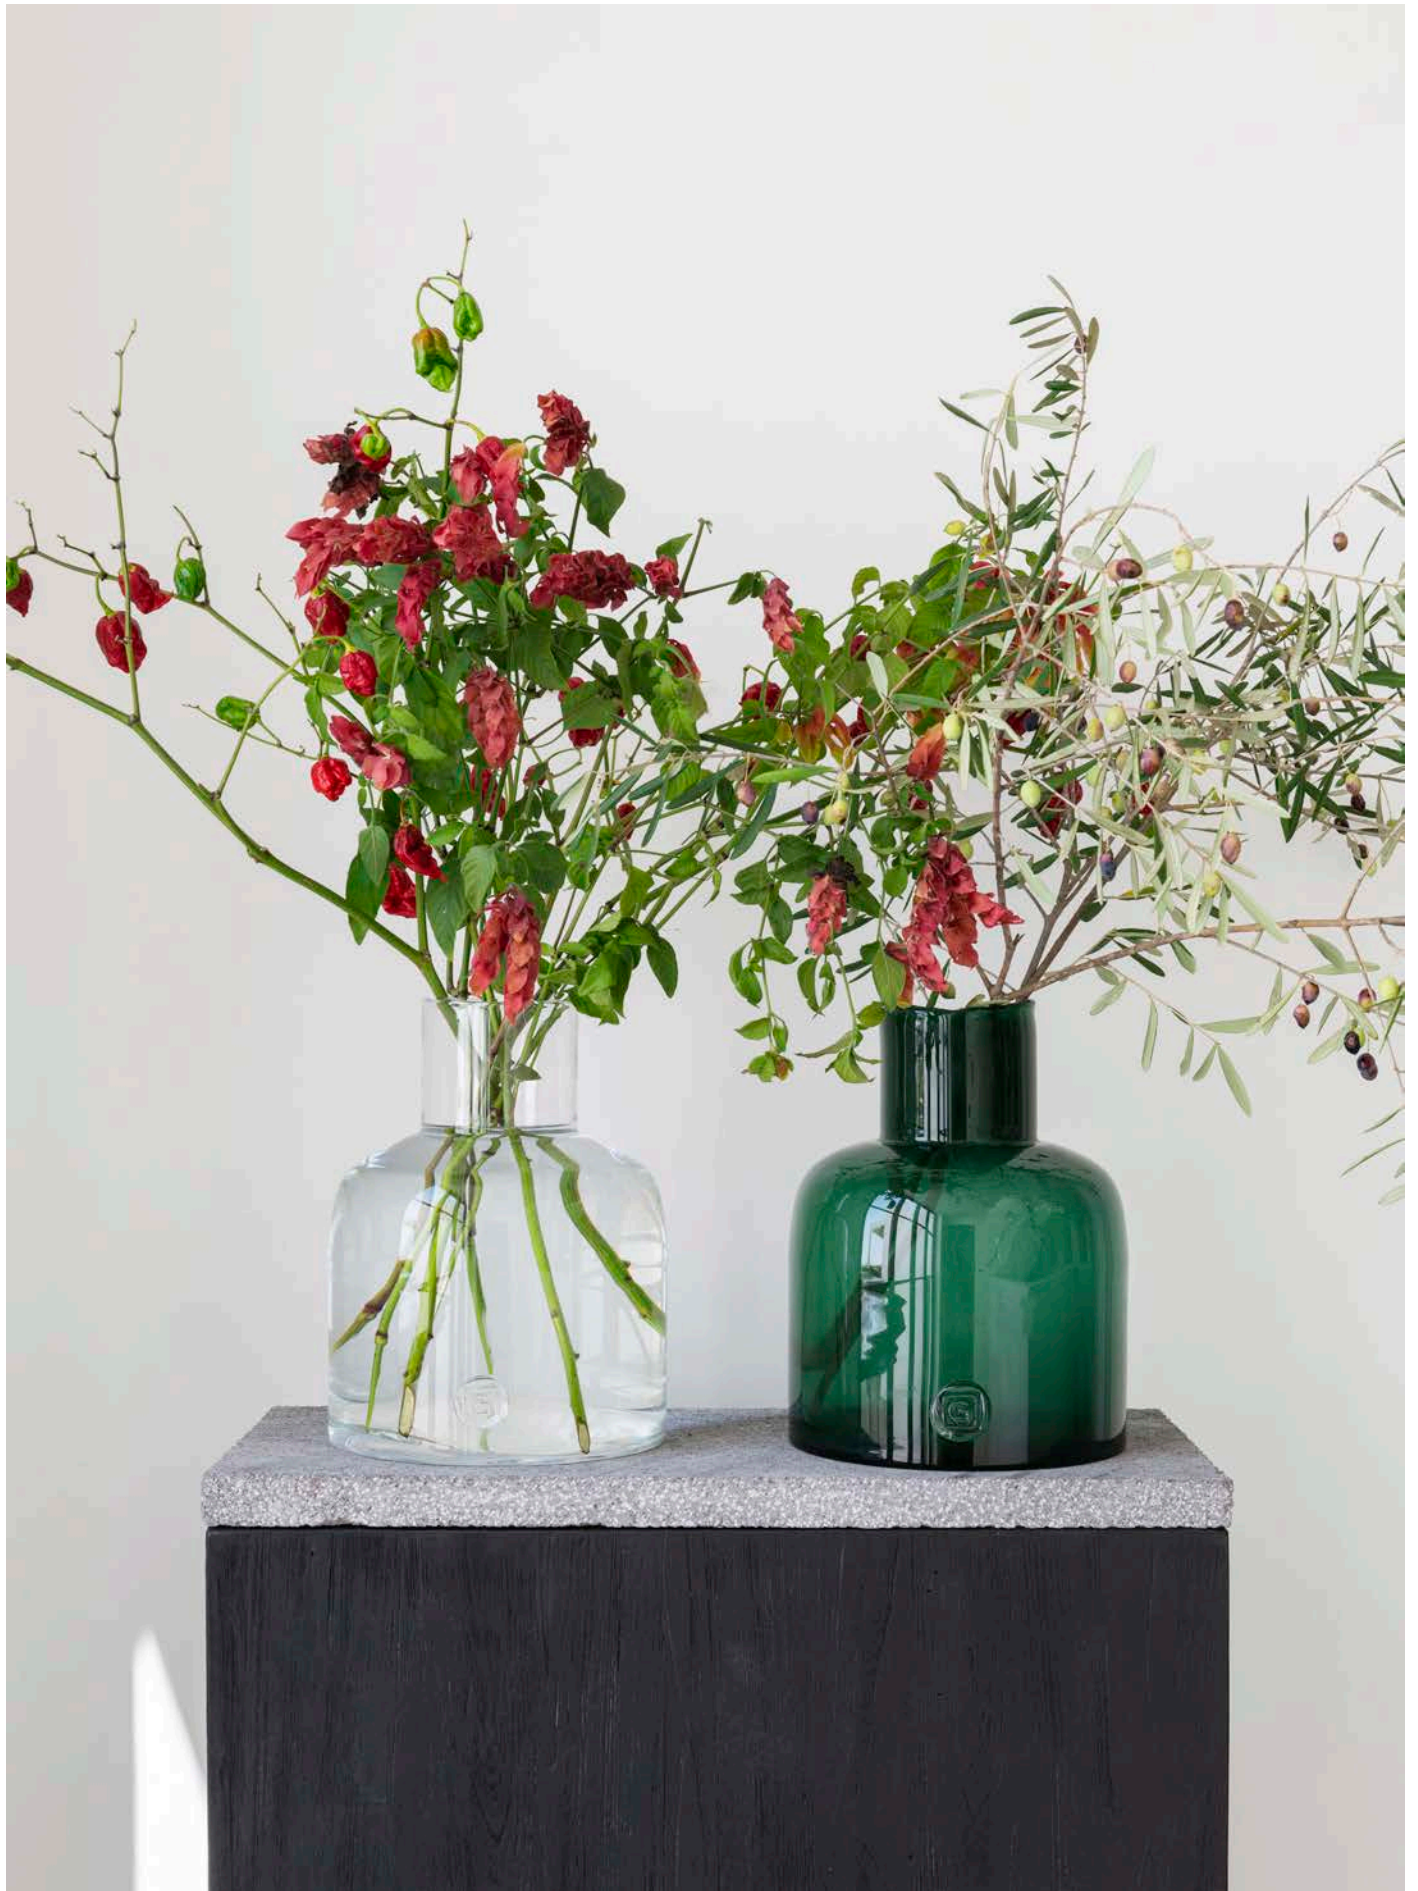

VASE LIES LARGE | P. 219 | RECTANGULAR CONSOLE ZORBA | P. 243