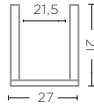

TERRACOTTA GOLD BROWN
Ø27 X H21 CM

BOWL RAY LARGE
G701L (P. 112)