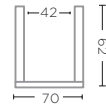

**VASE MUMBAI LARGE**  
G728L

NATURAL BRASS  
Ø93 X H80 CM

**VASE BOMBAY SMALL**  
G729S (P. 116)

NATURAL BRASS  
Ø75 X H62 CM

**VASE BOMBAY LARGE**  
G729L (P. 116)

NATURAL BRASS  
Ø100 X H80 CM

**PLANTER TOGO SMALL**  
G725S (P. 118-119)